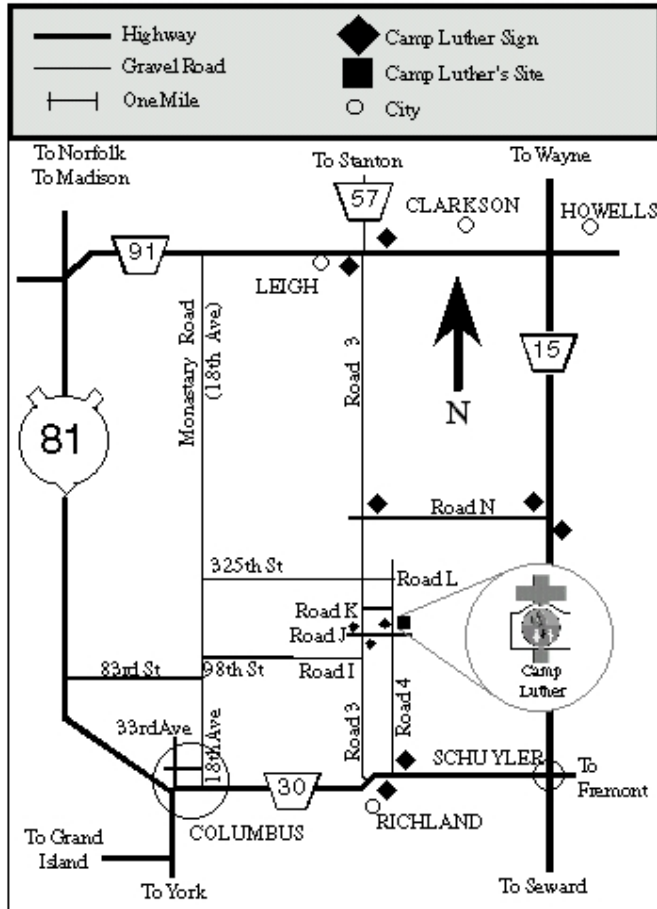

## Directions to Camp Luther

Camp Luther's site located on Road 4, just north of Road J.

**From Schuyler:** Take Highway 30 seven miles west of the 30/15 intersection. (Highway 30 now bypasses Schuyler.) Turn north on Road "4" (NOT Road 4a!) at the green Camp Luther highway sign and go 5.5 miles north. Camp is on the east side.

**From Columbus:** Take Highway 30 ten miles east from the 30/81 intersection. Turn north on Road "4" (green Camp Luther sign) and go 5.5 miles. Camp is on the east side of the road.

**From Stanton:** Take Highway 57 south until it intersects with Highway 91. Continue south on a gravel road for 13 miles. Turn east on Road "J" (green Camp Luther sign) and go 1 mile. Turn north on Road "4" and go 1/2 mile. Camp is on the east side of the road.

**From Wayne:** Take Hwy 15 nine miles south of Hwy 91. Turn west on Rd "N" (green Camp Luther

sign) and go 8 miles. Turn south on Rd "3" (green Camp Luther sign) and go 4 miles. Turn east on Rd "J" (green sign) and go 1 mile. Turn north on Rd "4" and go 1/2 mi. Camp is on the east side.